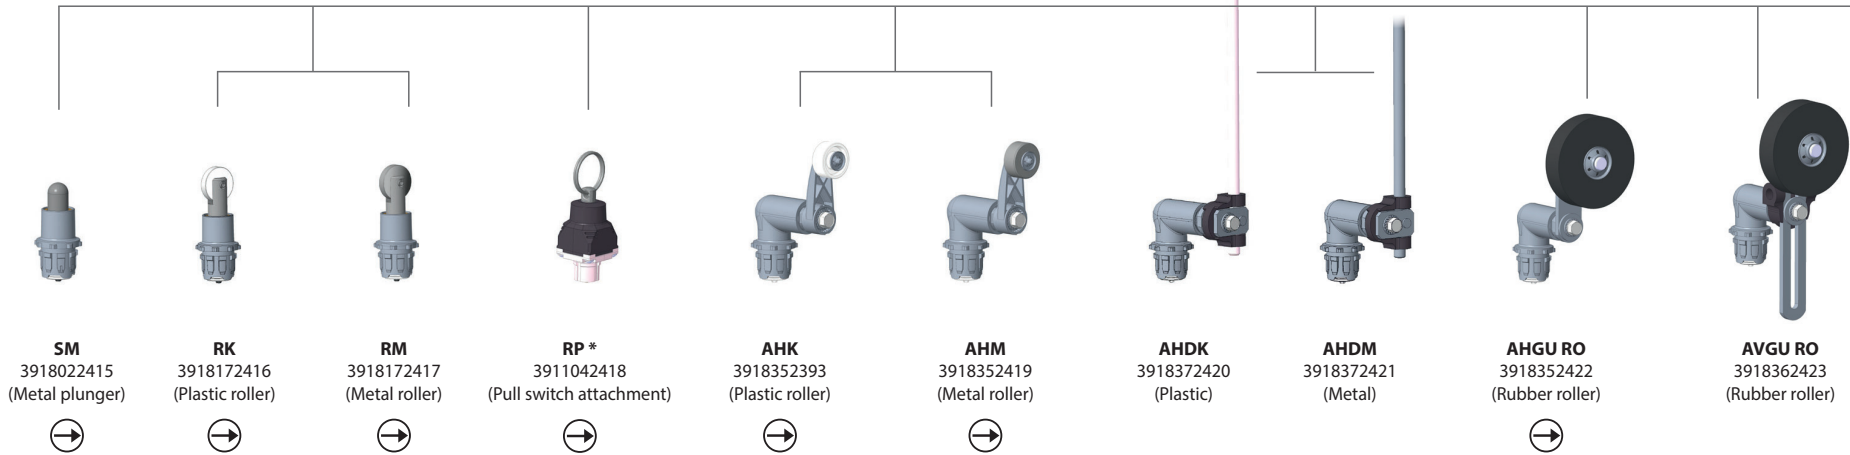

## ACTUATORS IN73, MN78

Here is a small selection of our actuators. Others are available on request.

IN73 partially assembled with a switching unit

	1 NC / 1 NO	2 NC	2 NO	2 NC / 2 NO	
Slow-action system	<b>6081000113</b> IN73-11 M20	<b>6081000115</b> IN73-20 M20	<b>6081000117</b> IN73-02 M20	<b>6081000119</b> IN73-22 M20	
Snap-action system	<b>6081000112</b> IN73-S11 M20	<b>6081000114</b> IN73-S20 M20	<b>6081000116</b> IN73-S02 M20		
	4 NC	4 NO	3 NC / 1 NO	1 NC / 3 NO	1 NC / 1 NO overlapping
Slow-action system	<b>6081000120</b> IN73-40 M20	<b>6081000121</b> IN73-04 M20	<b>6081000122</b> IN73-31 M20	<b>6081000123</b> IN73-13 M20	<b>6081000118</b> IN73-V11 M20

\* Can only be used with slow-action systems.